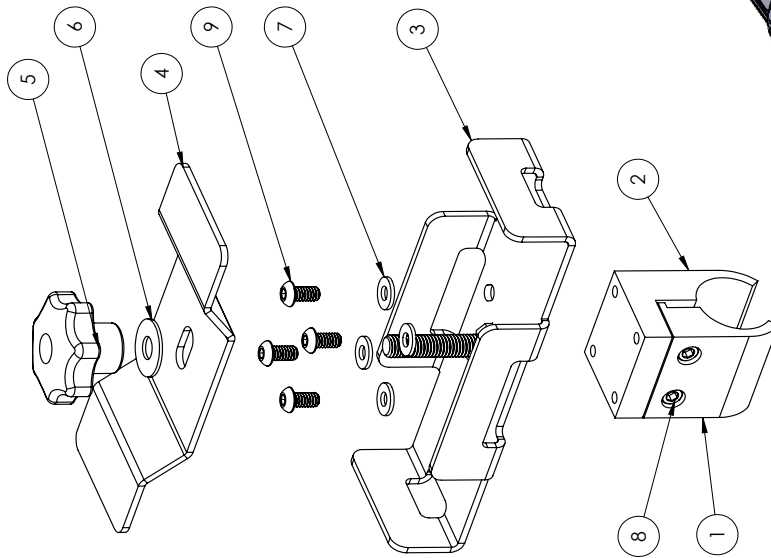

**\*VERIFY YOU HAVE ALL THE COMPONENTS BEFORE STARTING THE INSTALLATION. REFER TO THE  
ENGINEERING DRAWINGS AT THE END OF THIS DOCUMENT FOR A COMPLETE PARTS LIST\***

**\*PLEASE READ THROUGH THE ENTIRE INSTRUCTION SET BEFORE BEGINNING THE INSTALLATION PROCESS\***

ITEM NO.	PART NUMBER	DESCRIPTION	QTY.
1	2JRR0704-76	BAR CLAMP TOP	1
2	2JRR0704-75	BAR CLAMP BOTTOM	1
3	4JTM0790-01	TRAIL TOOL BASE	1
4	2JTM0790-02	TOOL MOUNT CLAMP PLATE	1
5	KN1002	KNOB, M10X1.5 THREADED HOLE; PLASTIC	1
6	FW3816ZP	FLAT WASHER Ø3/8" X 1.00 ZINC PLATE	1
7	FW1209ZP	FLAT WASHER #12 X .56" ZINC PLATED	4
8	SHSCS252020CZ	SHSCS 1/4-20 X 1.25 ZINC PLATE	2
9	BHSCS252008ZP	BHSCS 1/4-20 X 0.50 ZINC PLATE	4

BAR CLAMP TOP  
2JRR0704-76

**(x1)**

BAR CLAMP BOTTOM  
2JRR0704-75

**(x1)**

KNOB, M10X1.5  
THREADED HOLE  
KN1002

**(x1)**

TOOL MOUNT  
CLAMP PLATE  
2JTM0790-02

**(x1)**

**Flat Washer  
#12 x .56"  
(x4)**

**Flat Washer  
3/8" x 1.00"  
(x1)**