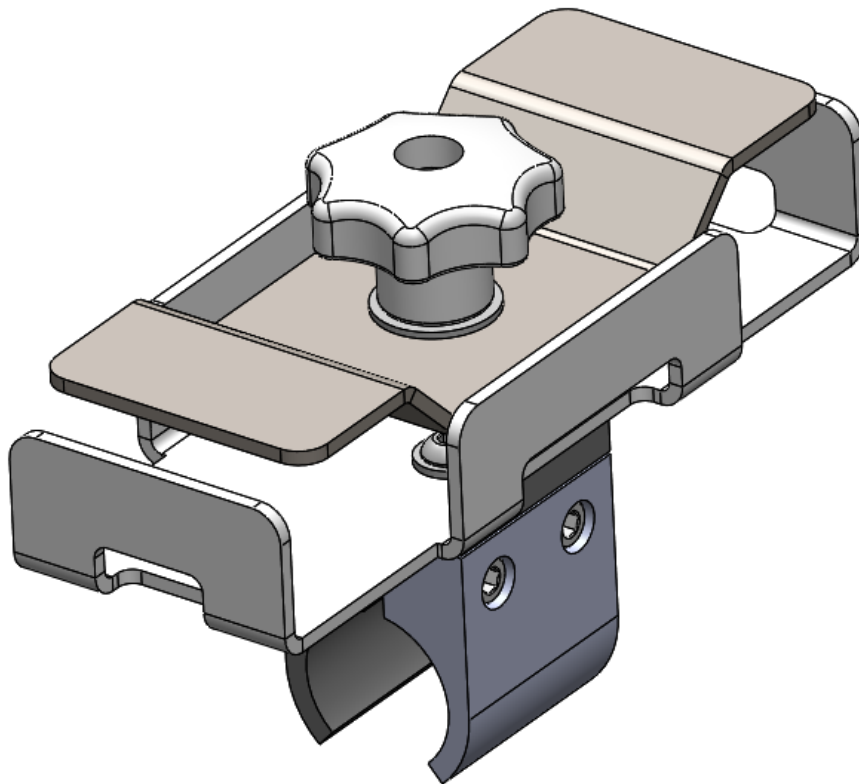

ITEM NO.	PART NUMBER	DESCRIPTION	QTY.
1	2JRR0704-76	BAR CLAMP TOP	1
2	2JRR0704-75	BAR CLAMP BOTTOM	1
3	4JTM0790-01	TRAIL TOOL BASE	1
4	2JTM0790-02	TOOL MOUNT CLAMP PLATE	1
5	KN1002	KNOB, M10X1.5 THREADED HOLE; PLASTIC	1
6	FW3816ZP	FLAT WASHER Ø3/8" X 1.00 ZINC PLATE	1
7	FW1209ZP	FLAT WASHER #12 X .56" ZINC PLATED	4
8	SHSCS252020CZ	SHSCS 1/4-20 X 1.25 ZINC PLATE	2
9	BHSCS252008ZP	BHSCS 1/4-20 X 0.50 ZINC PLATE	4

BAR CLAMP TOP  
2JRR0704-76

**(x1)**

BAR CLAMP BOTTOM  
2JRR0704-75

**(x1)**

KNOB, M10X1.5  
THREADED HOLE  
KN1002

**(x1)**

TOOL MOUNT  
CLAMP PLATE  
2JTM0790-02

**(x1)**