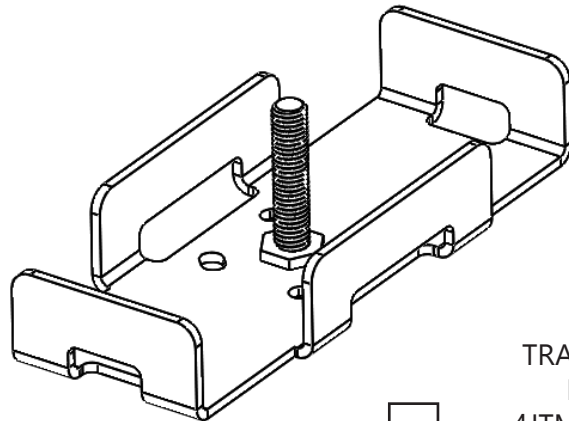

ITEM NO.	PART NUMBER	DESCRIPTION	QTY.
1	2JRR0704-76	BAR CLAMP TOP	1
2	2JRR0704-75	BAR CLAMP BOTTOM	1
3	4JTM0790-01	TRAIL TOOL BASE	1
4	2JTM0790-02	TOOL MOUNT CLAMP PLATE	1
5	KN1002	KNOB, M10X1.5 THREADED HOLE; PLASTIC	1
6	FW3816ZP	FLAT WASHER Ø3/8" X 1.00 ZINC PLATE	1
7	FW1209ZP	FLAT WASHER #12 X .56" ZINC PLATED	4
8	SHSCS252020CZ	SHSCS 1/4-20 X 1.25 ZINC PLATE	2
9	BHSCS252008ZP	BHSCS 1/4-20 X 0.50 ZINC PLATE	4

BAR CLAMP TOP  
2JRR0704-76

**(x1)**

BAR CLAMP BOTTOM  
2JRR0704-75

**(x1)**

KNOB, M10X1.5  
THREADED HOLE  
KN1002

**(x1)**

TOOL MOUNT  
CLAMP PLATE  
2JTM0790-02

**(x1)**