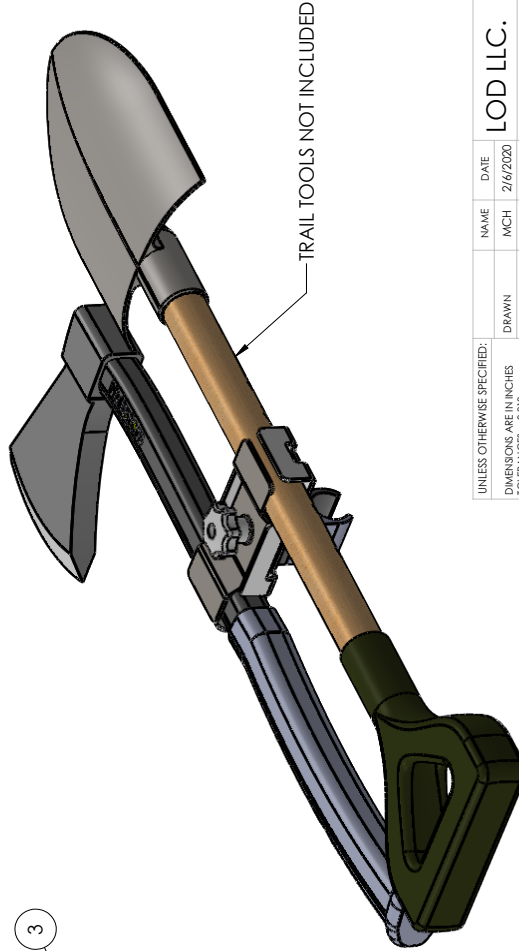

TOOLS NOT INCLUDED

*DESTROYER SERIES*

JK

JL

TRAIL TOOL  
MOUNT

**\*PLEASE READ THROUGH THE  
INSTRUCTIONS BEFORE BEGINNING  
ANY PART OF THE INSTALLATION  
PROCESS\***

**WEB LINK:** <http://lodoffroad.com/assets/pdfs/JTM0790 TRAIL TOOL MOUNT.pdf>

**\*VERIFY YOU HAVE ALL THE COMPONENTS BEFORE STARTING THE INSTALLATION. REFER TO THE  
ENGINEERING DRAWINGS AT THE END OF THIS DOCUMENT FOR A COMPLETE PARTS LIST\***

**\*PLEASE READ THROUGH THE ENTIRE INSTRUCTION SET BEFORE BEGINNING THE INSTALLATION PROCESS\***

ITEM NO.	PART NUMBER	DESCRIPTION	QTY.
1	2JRR0704-76	BAR CLAMP TOP	1
2	2JRR0704-75	BAR CLAMP BOTTOM	1
3	4JTM0790-01	TRAIL TOOL BASE	1
4	2JTM0790-02	TOOL MOUNT CLAMP PLATE	1
5	KN1002	KNOB, M10X1.5 THREADED HOLE; PLASTIC	1
6	FW3816ZP	FLAT WASHER Ø3/8" X 1.00 ZINC PLATE	1
7	FW1209ZP	FLAT WASHER #12 X .56" ZINC PLATED	4
8	SHSCS252020CZ	SHSCS 1/4-20 X 1.25 ZINC PLATE	2
9	BHSCS252008ZP	BHSCS 1/4-20 X 0.50 ZINC PLATE	4

BAR CLAMP TOP  
2JRR0704-76

**(x1)**

BAR CLAMP BOTTOM  
2JRR0704-75

**(x1)**

KNOB, M10X1.5  
THREADED HOLE  
KN1002

**(x1)**

TOOL MOUNT  
CLAMP PLATE  
2JTM0790-02

**(x1)**