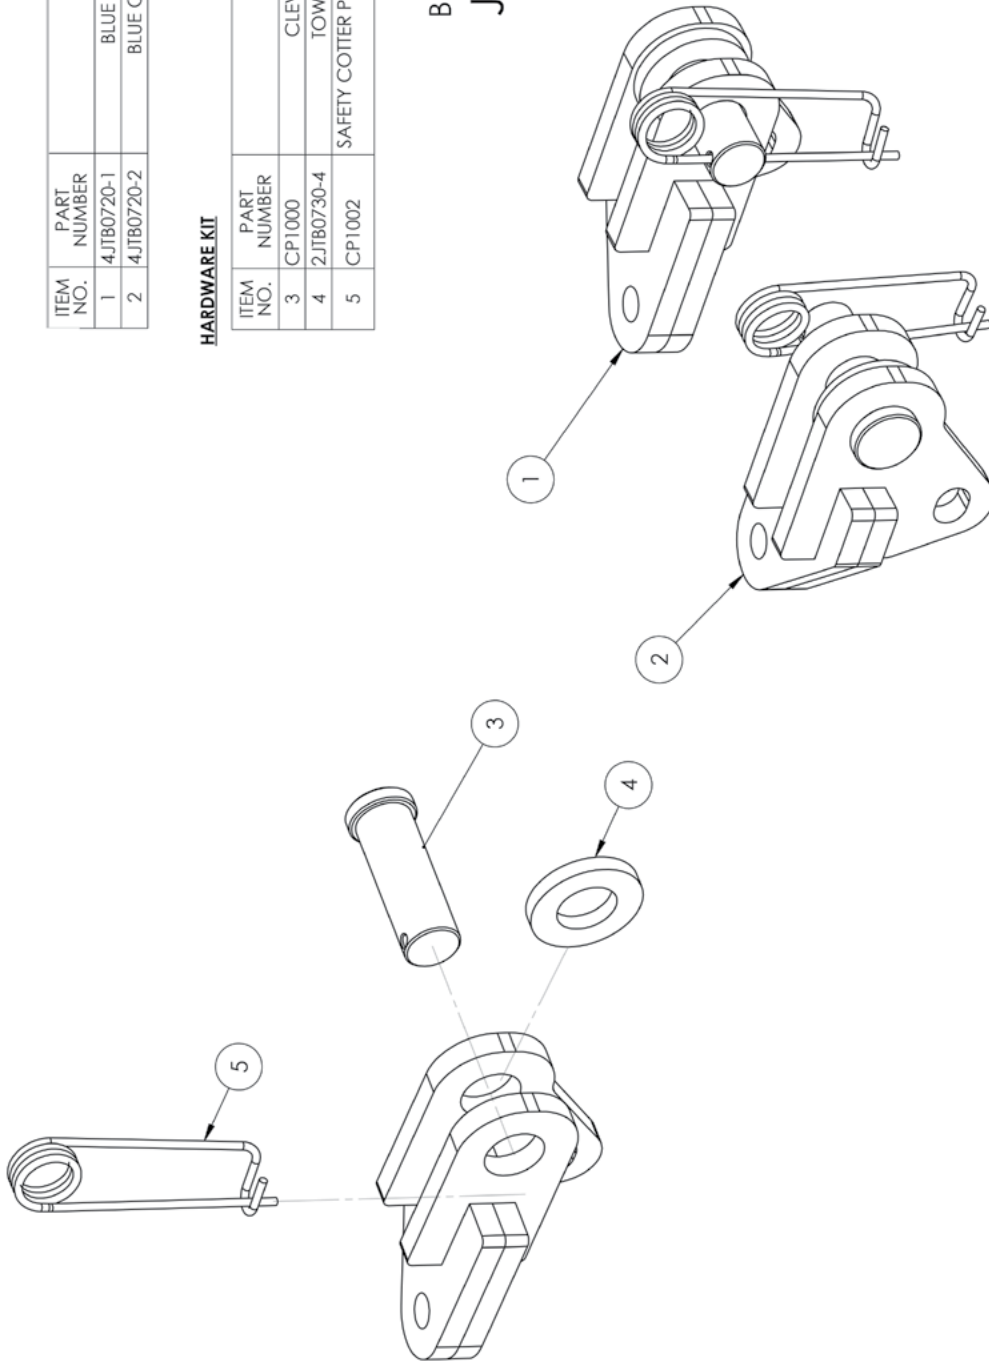

## BLUE OX TOW BAR ADAPTORS

**\*SCALE ENLARGED TO SHOW DETAIL\***

ITEM NO.	PART NUMBER	DESCRIPTION	QTY.
1	4JTB0720-1	BLUE OX PASS SIDE WELDMENT	1
2	4JTB0720-2	BLUE OX DRIVER SIDE WELDMENT	1

**HARDWARE KIT**

ITEM NO.	PART NUMBER	DESCRIPTION	QTY.
3	CP1000	CLEVIS PIN, Ø7/8" X 2 1/2"LG	2
4	2JTB0730-4	TOW POINT SPACER WASHER	2
5	CP1002	SAFETY COTTER PIN, Ø.120 X 4.375"LG X 13/16"W, ZINC PLATE	2

**BLUE OX TOW BAR ADAPTER  
JTB0720**

Tow Point 1/4"  
Spacer Washer  
**(2)**

Safety Pins **(2)**