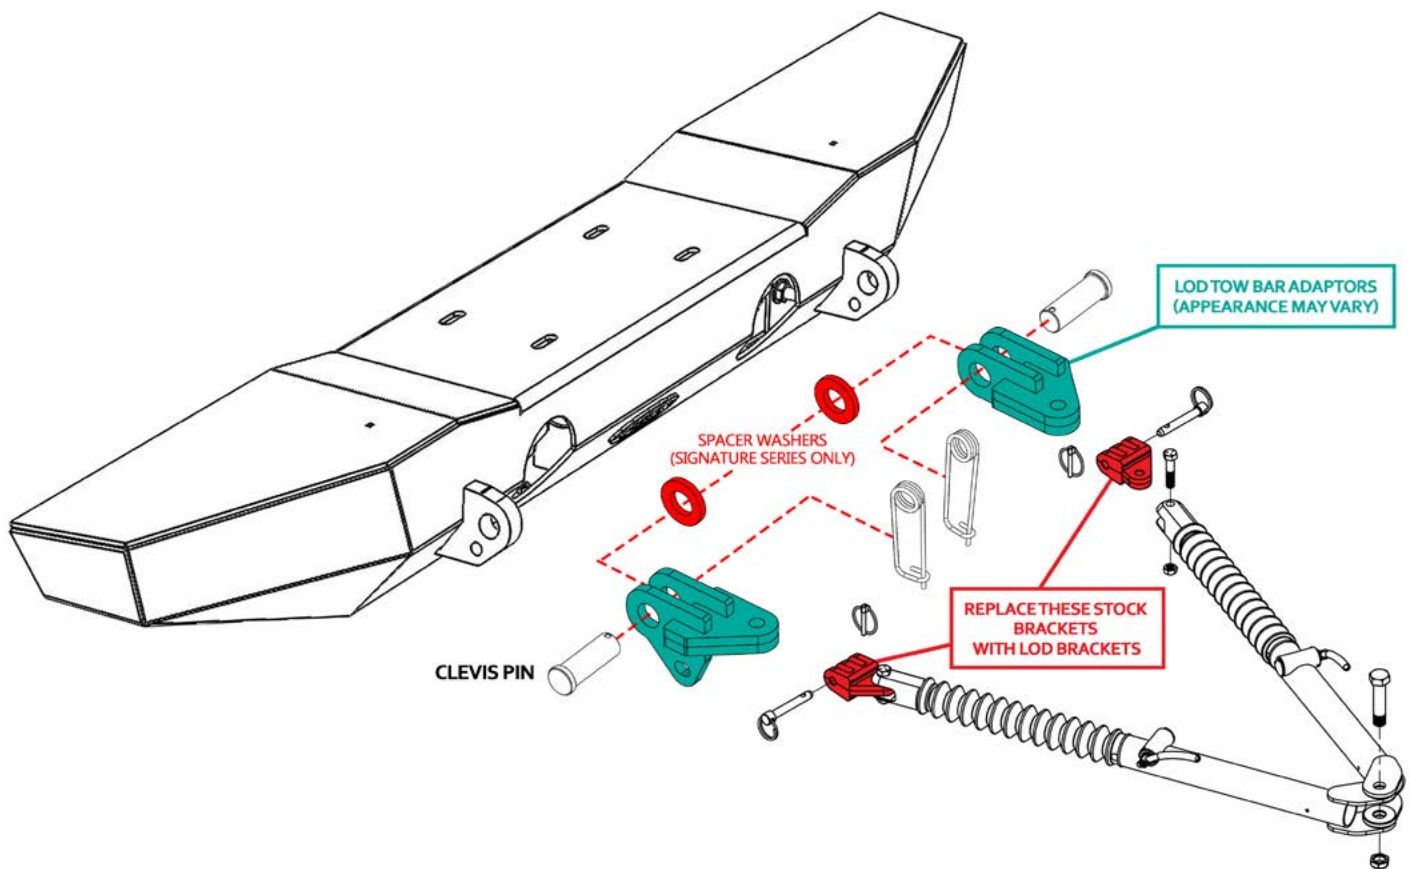

# JL JK TOW ADAPTORS

**\*PLEASE READ THROUGH THE INSTRUCTIONS BEFORE BEGINNING ANY PART OF THE INSTALLATION PROCESS\***

## BLUE OX TOW BAR ADAPTORS

**\*SCALE ENLARGED TO SHOW DETAIL\***

ITEM NO.	PART NUMBER	DESCRIPTION	QTY.
1	4JTB0720-1	BLUE OX PASS SIDE WELDMENT	1
2	4JTB0720-2	BLUE OX DRIVER SIDE WELDMENT	1

**HARDWARE KIT**

ITEM NO.	PART NUMBER	DESCRIPTION	QTY.
3	CP1000	CLEVIS PIN, Ø7/8" X 2 1/2"LG	2
4	2JTB0730-4	TOW POINT SPACER WASHER	2
5	CP1002	SAFETY COTTER PIN, Ø.120 X 4.375"LG X 13/16"W, ZINC PLATE	2

**BLUE OX TOW BAR ADAPTER  
JTB0720**

Tow Point 1/4"  
Spacer Washer  
**(2)**

Safety Pins **(2)**