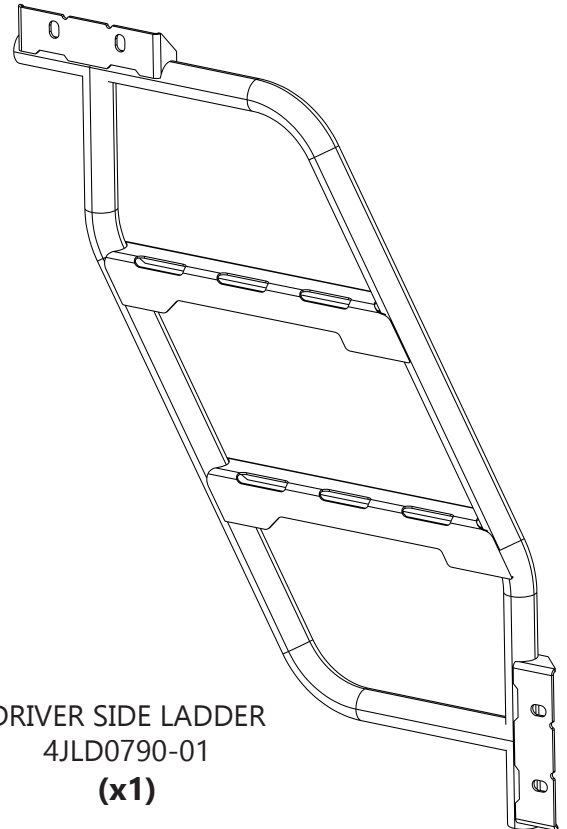

JK/JL Jeep
DESTROYER SERIES
JK/JL DRIVER SIDE
LADDER

SHIPPING SHEET

Packaged by:

On:

Hole Plug
HP1003
(x2)

Smaller Diameter

Mocap Part #
RN1-1/4DBK1

DRIVER SIDE LADDER
4JLD0790-01
(x1)