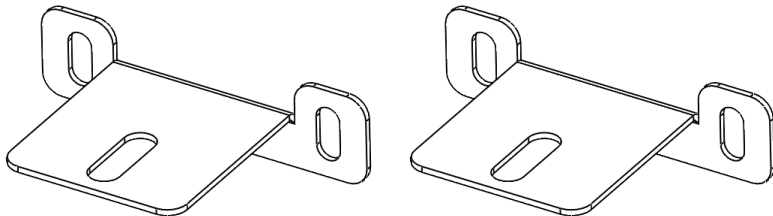

SURFACE MOUNT LIGHT BRACKET
2AFL2100-01
(x2)