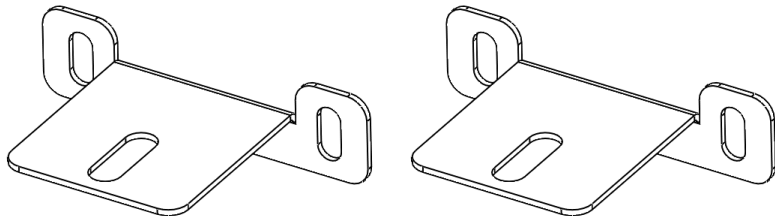

SURFACE MOUNT LIGHT BRACKET
2AFL2100-01
(x2)

BLACK-OPS SERIES

BRONCO

BLACK OPS BAJA
SQUADRON LIGHT BEZELS

BLACK OPS BAJA SQUAD
LIGHT BEZEL
2AFL2064-01
(x2)

SURFACE MOUNT LIGHT BRACKET
2AFL2100-01
(x2)

BLACK-OPS SERIES